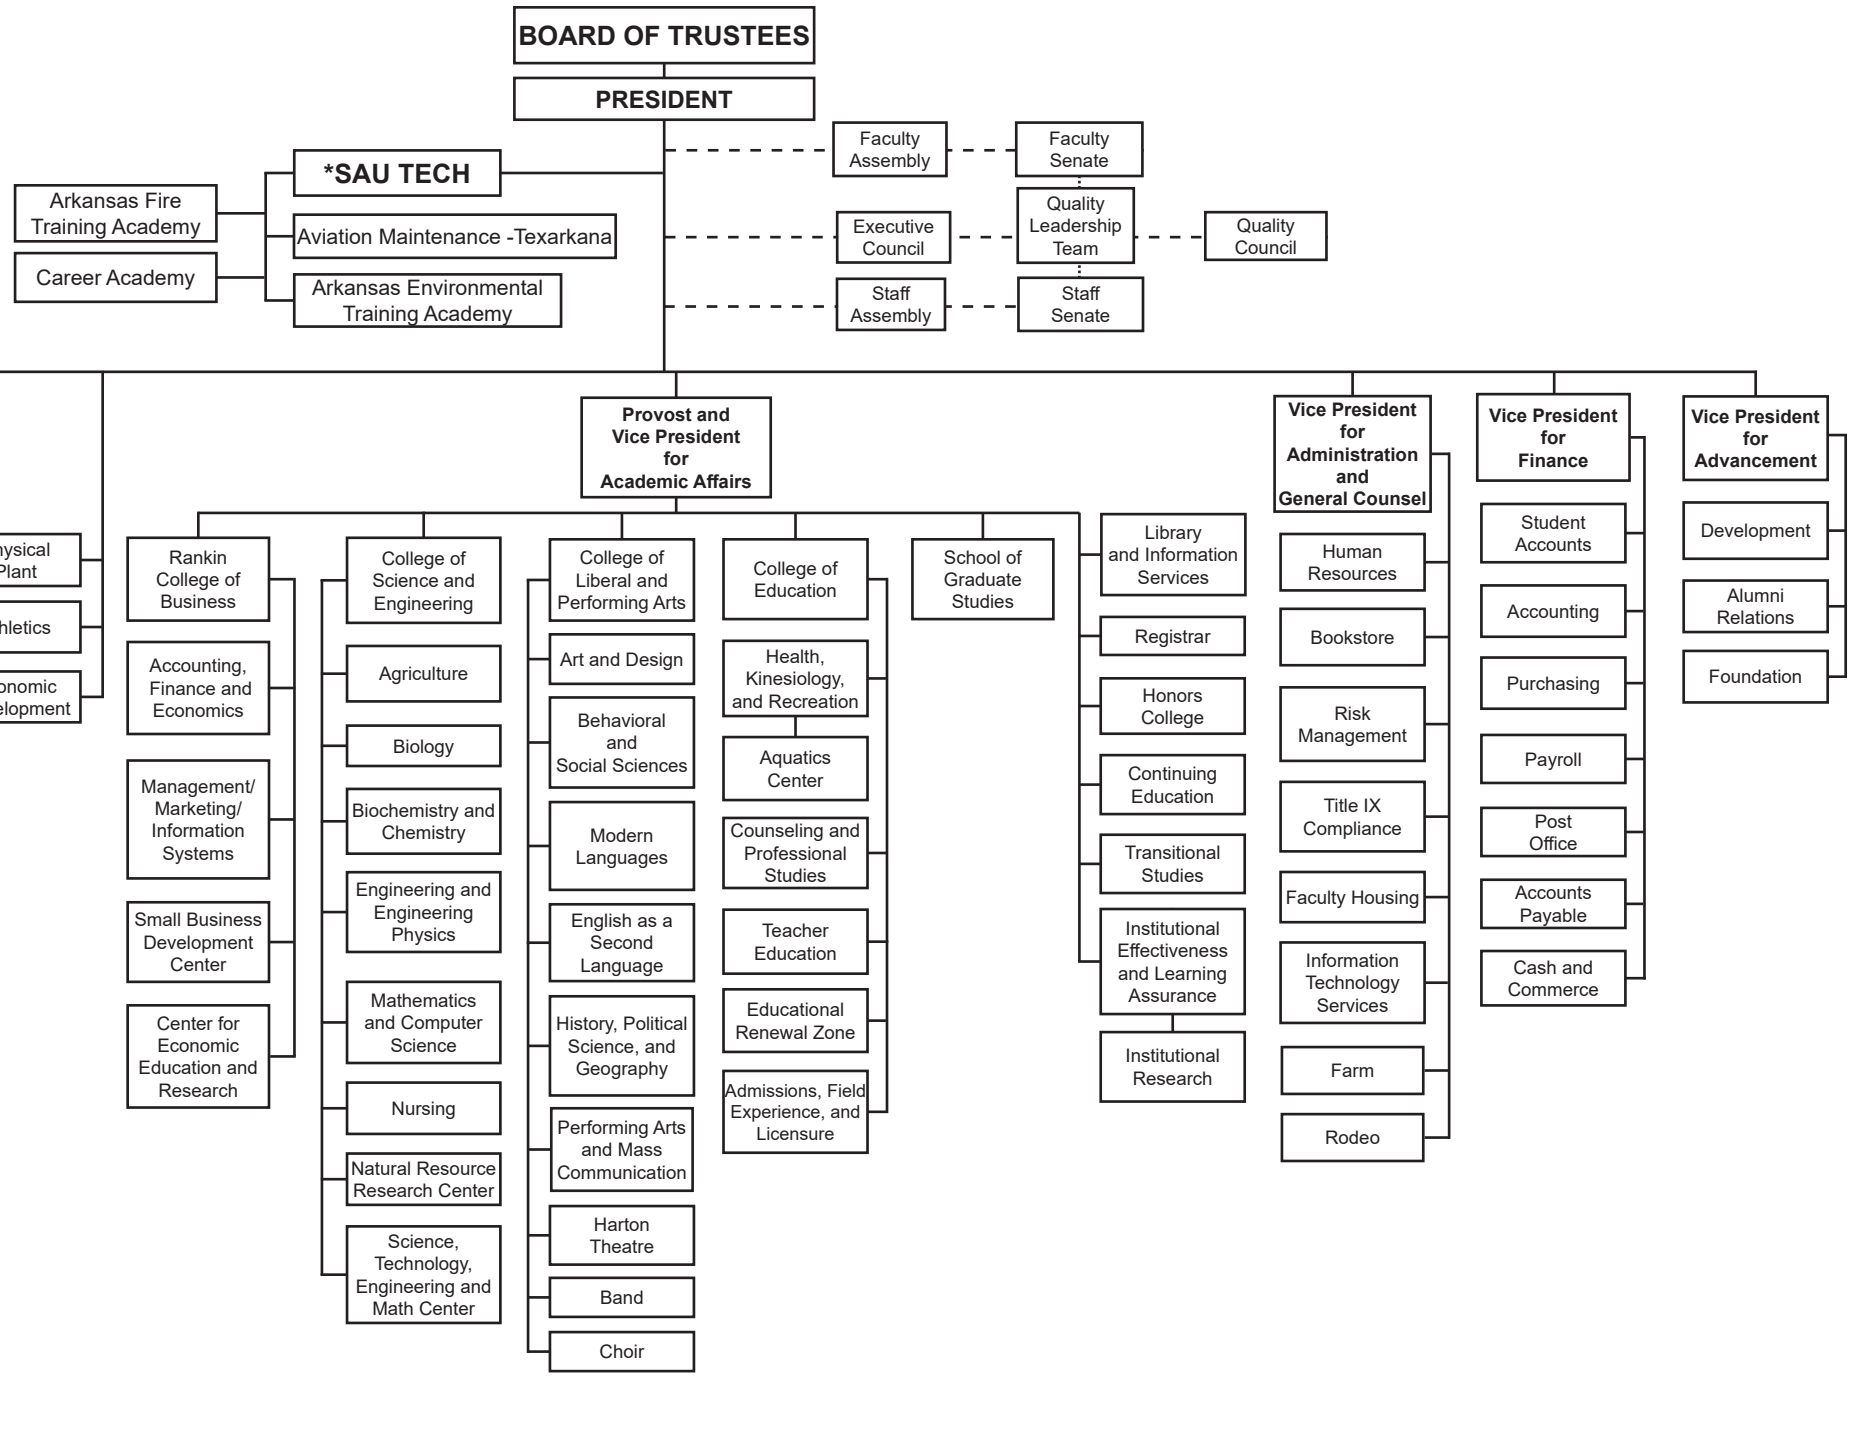

Organizational Chart
Effective 10-1-20

***SAU-Tech, located in Camden, Arkansas, is part of the SAU System.
SAU Tech's organizational chart is available at
<http://www.sautech.edu/docs/costContainment/organizationalChart.pdf>**