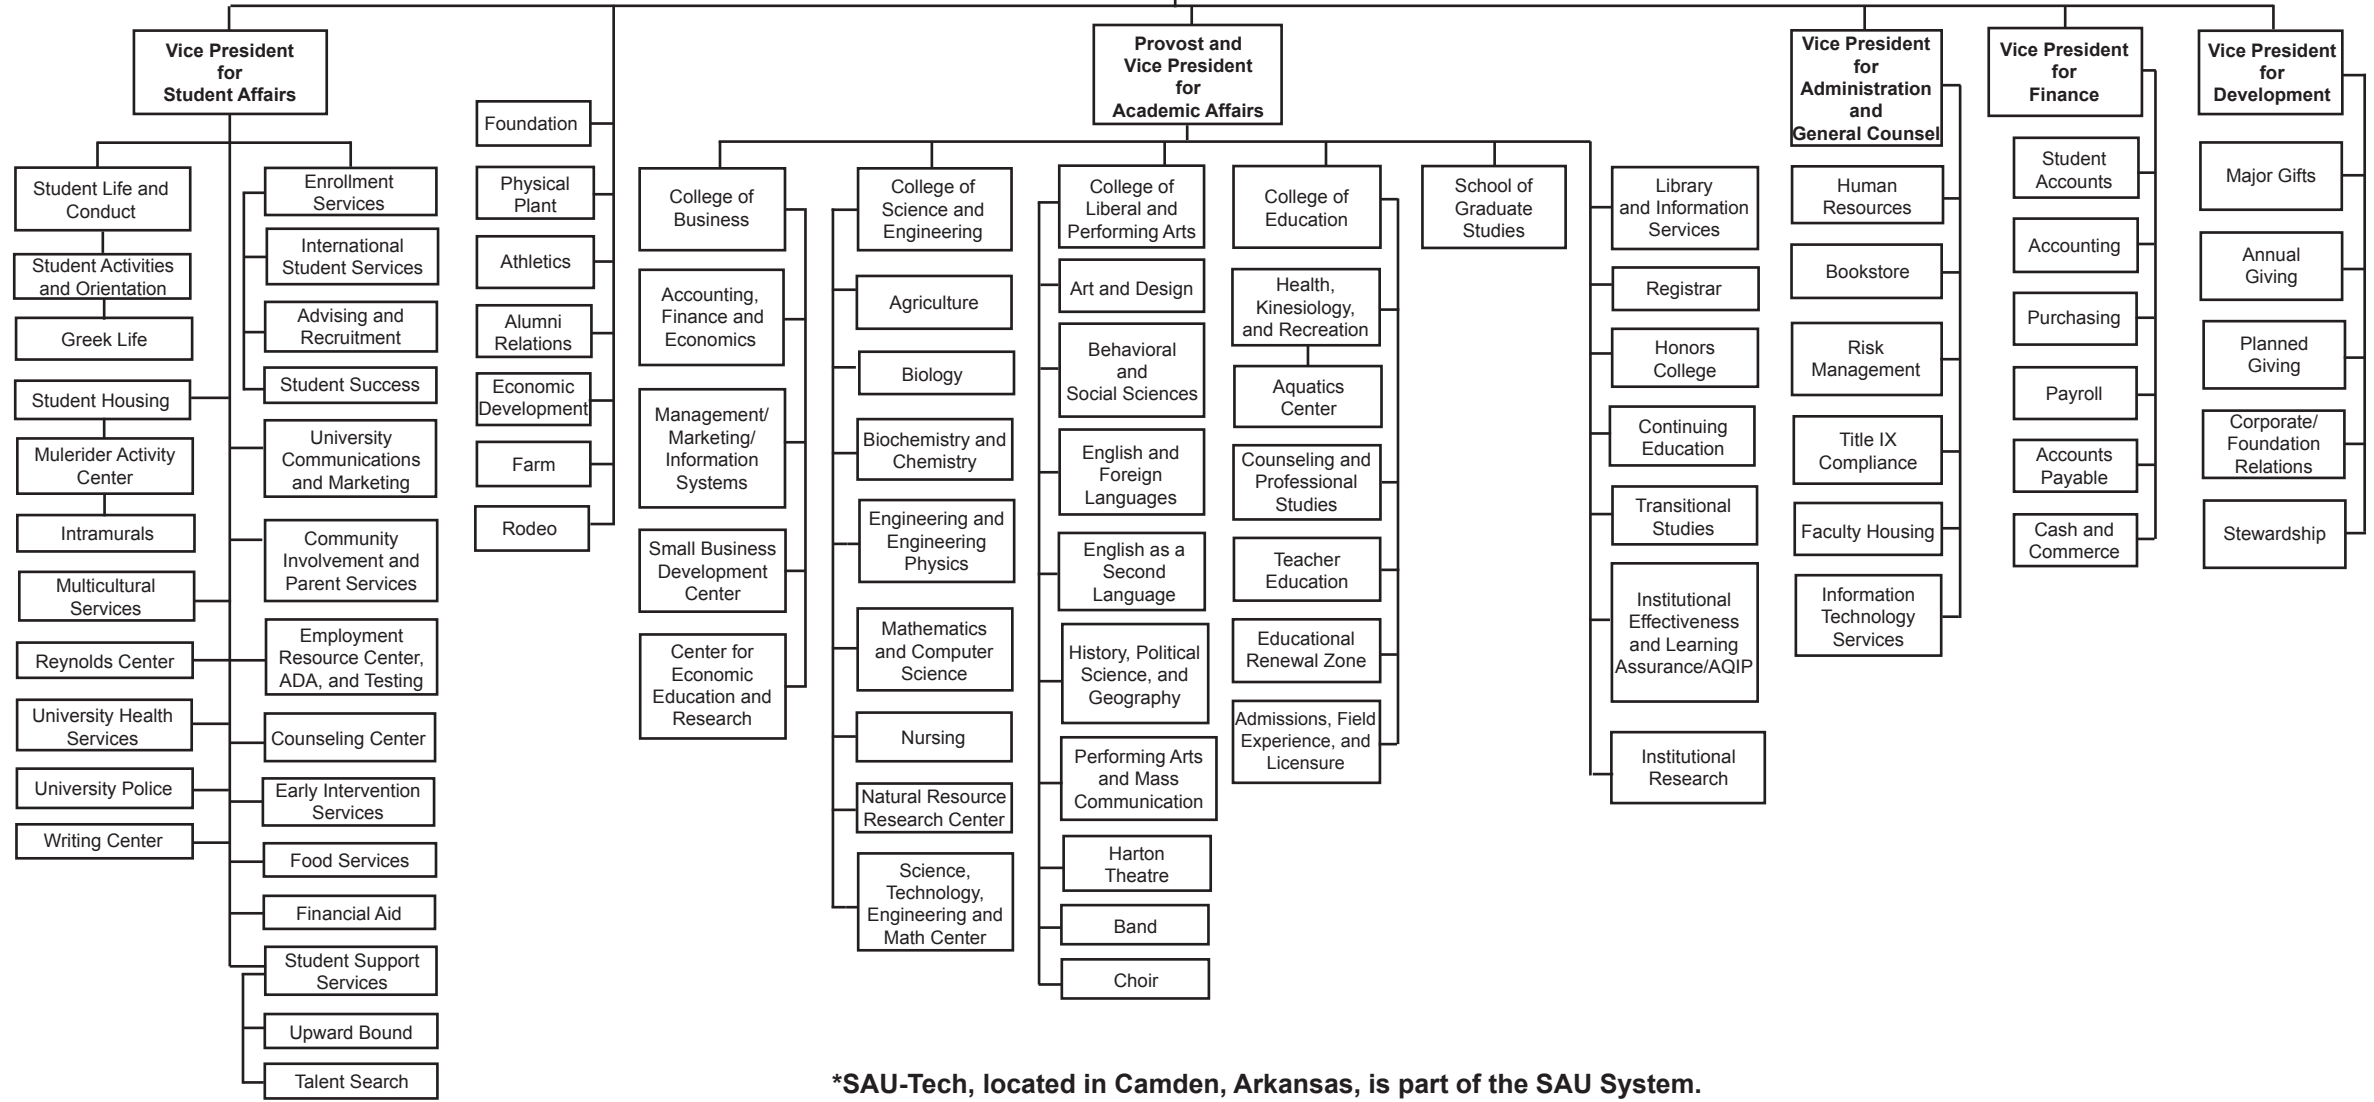

**Organizational Chart
Effective 10-14-16**

BOARD OF TRUSTEES

PRESIDENT

***SAU-Tech, located in Camden, Arkansas, is part of the SAU System.
SAU Tech's organizational chart is available at
<http://www.sautech.edu/docs/costContainment/organizationalChart.pdf>**