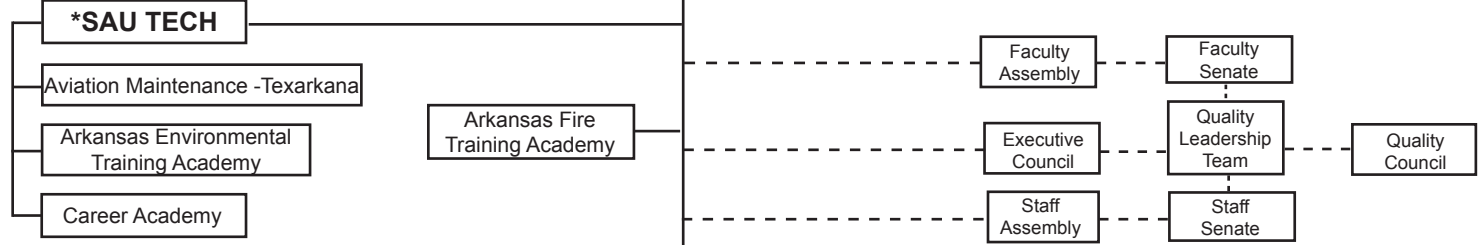

**Organizational Chart
Effective 10-14-16**

BOARD OF TRUSTEES

PRESIDENT

***SAU-Tech, located in Camden, Arkansas, is part of the SAU System.
SAU Tech's organizational chart is available at
<http://www.sautech.edu/docs/costContainment/organizationalChart.pdf>**