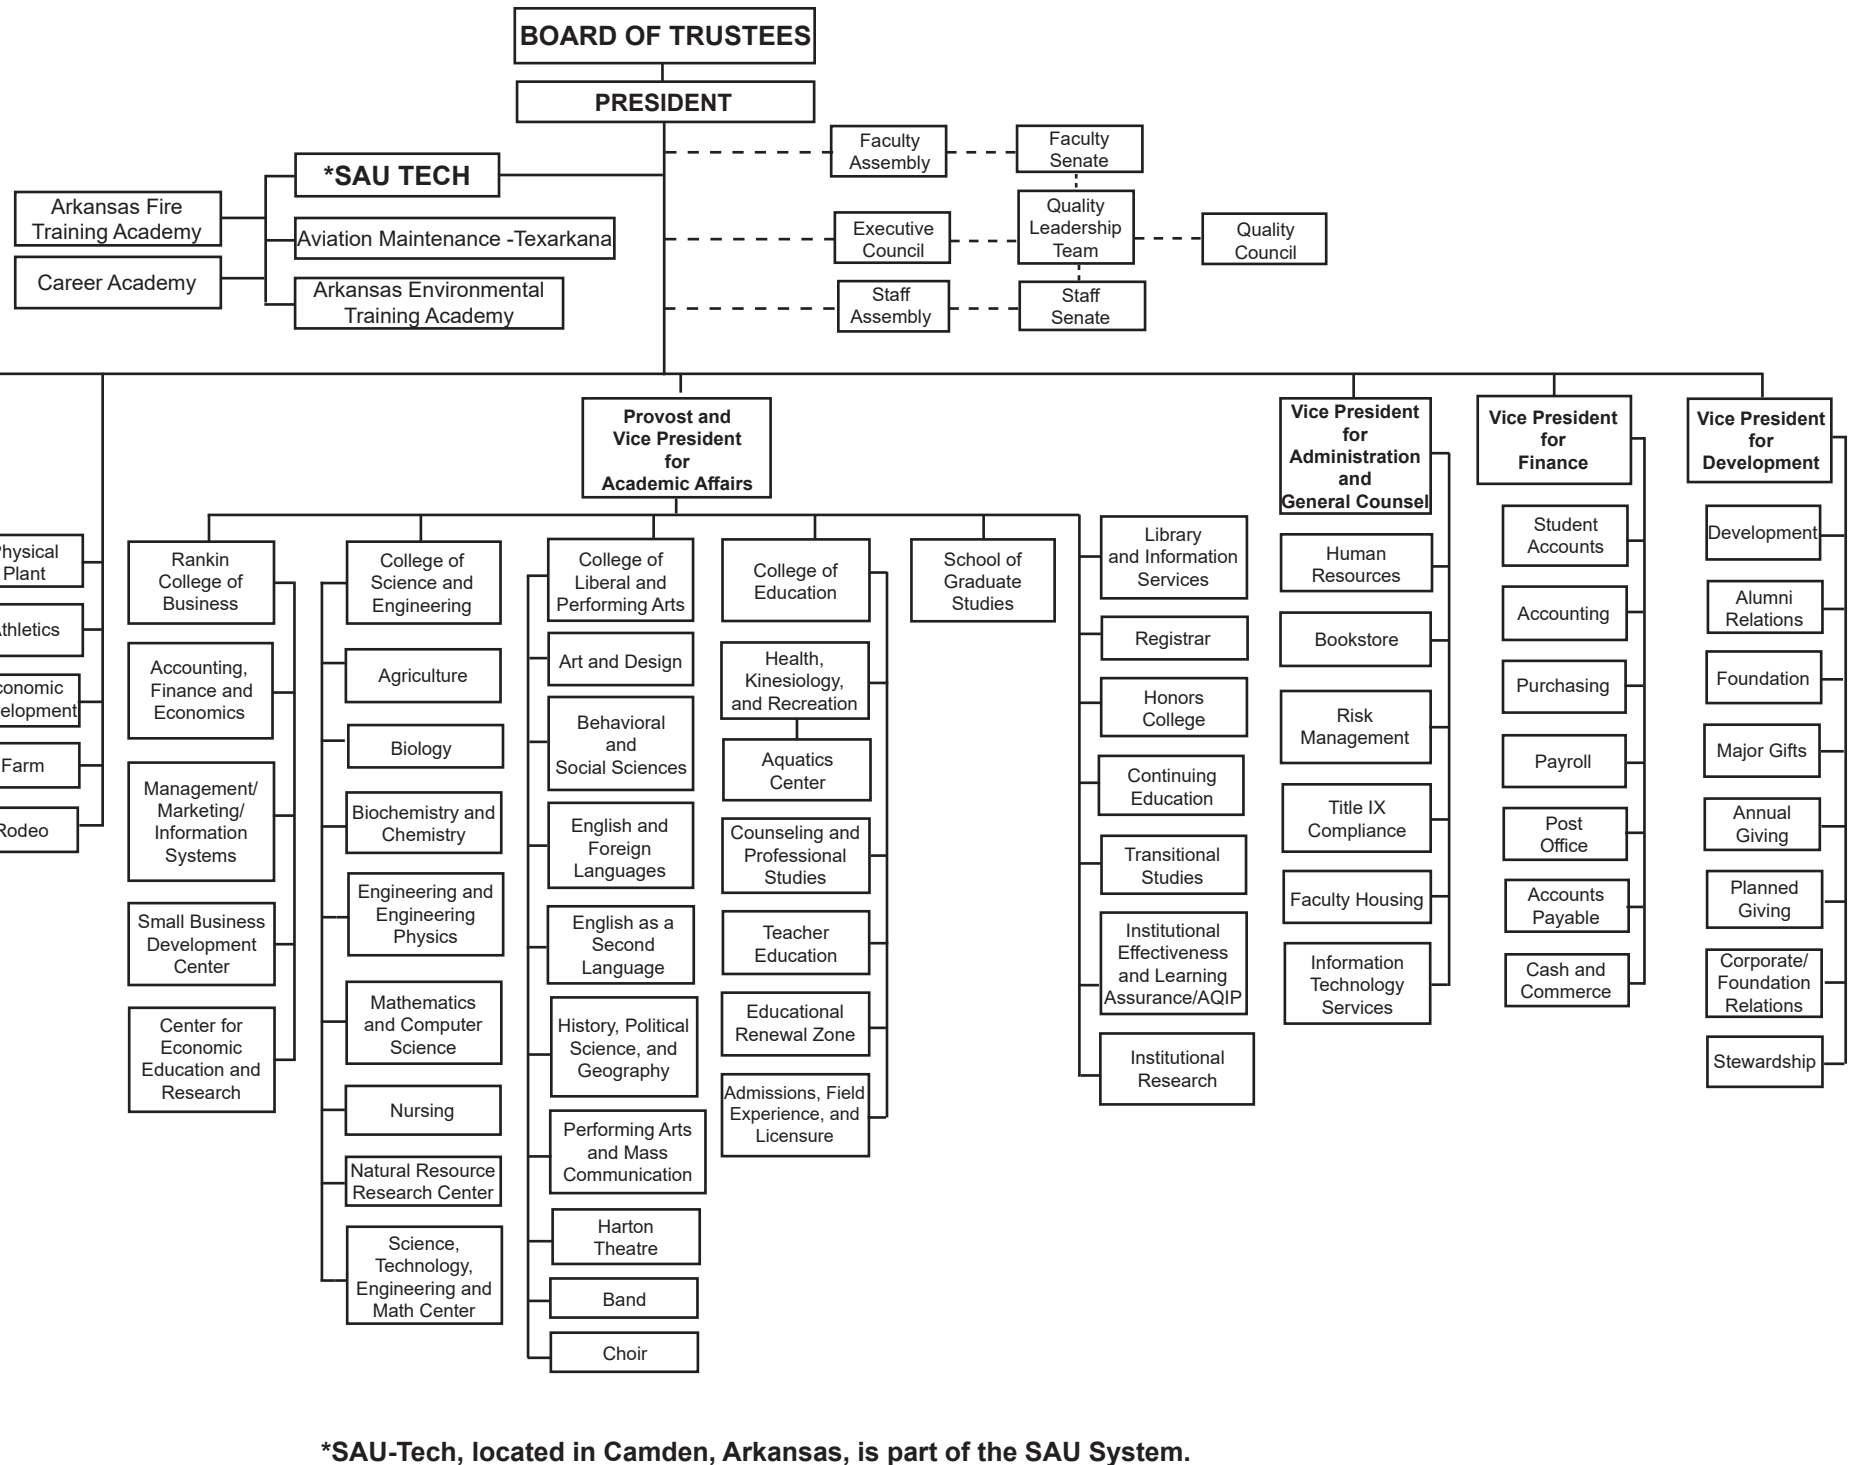

Organizational Chart
Effective 10.6.17

***SAU-Tech, located in Camden, Arkansas, is part of the SAU System.**
SAU Tech's organizational chart is available at
<http://www.sautech.edu/docs/costContainment/organizationalChart.pdf>